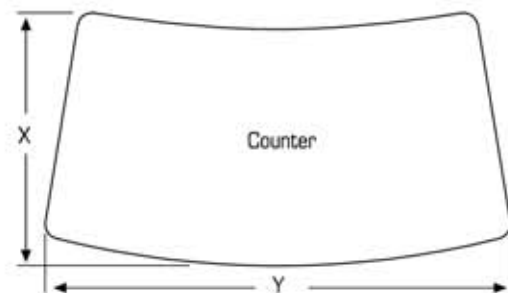

Comptoir Compact

Code 17249

content*

	Quantity
■ Foldable panel	1
■ Counter top	1
■ Shelf	1

* Check pocket content by comparing this content list, please.

assembly instructions