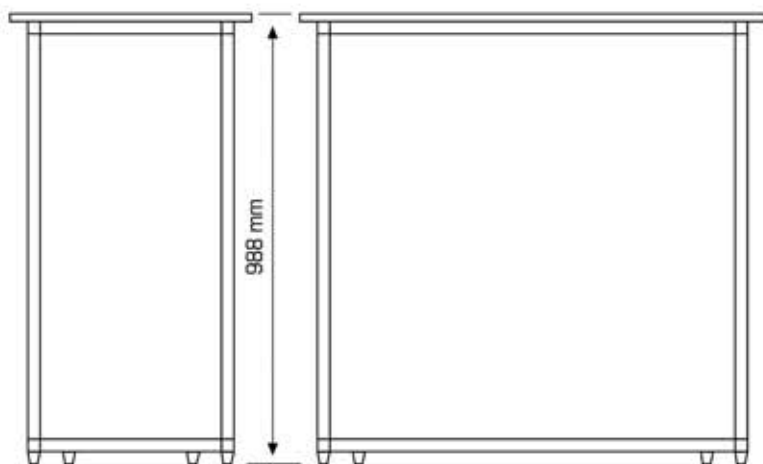

Comptoir Compact

Code 17249

content*

	Quantity
■ Foldable panel	1
■ Counter top	1
■ Shelf	1

* Check pocket content by comparing this content list, please.

assembly instructions