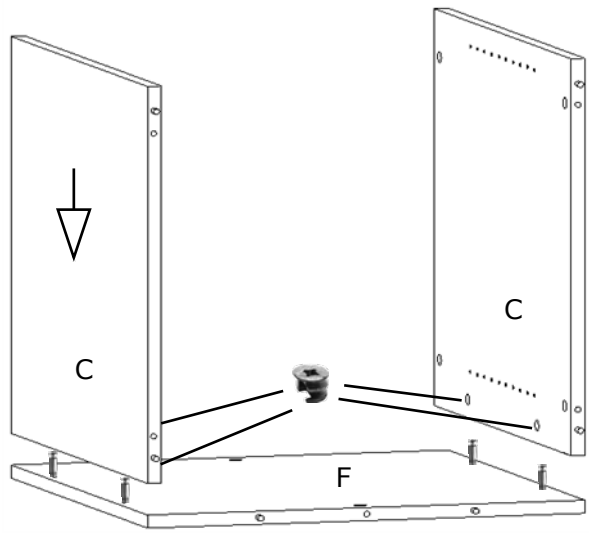

Caisson Square 60

REF: 18481 18482

DIM: 60cm/60cm Ht 65cm

1

2

3

4

5