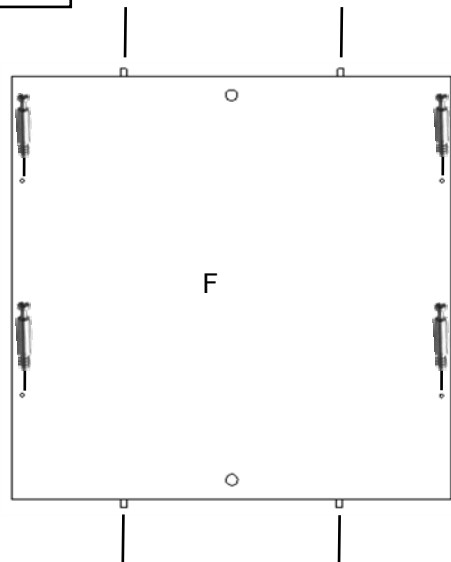

Caisson Square 60

REF: 18481 18482

DIM: 60cm/60cm Ht 65cm

1

2

3

4

5