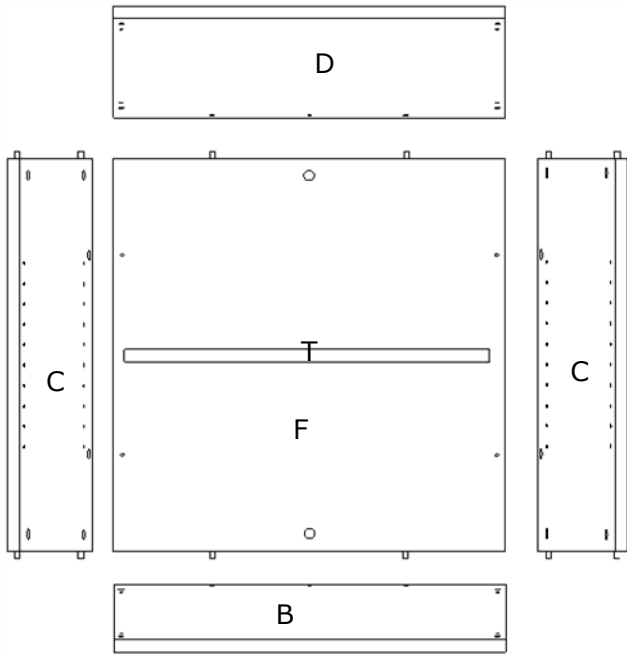

Caisson Square 60

REF: 18481 18482

DIM: 60cm/60cm Ht 65cm

1

2

3

4

5