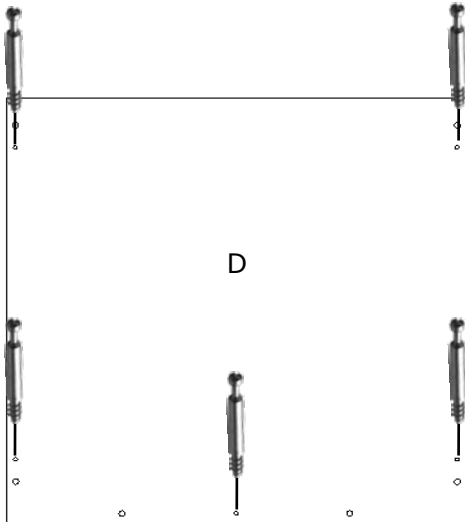

Caisson Square 60

REF: 18481 18482

DIM: 60cm/60cm Ht 65cm

1

2

3

4

5