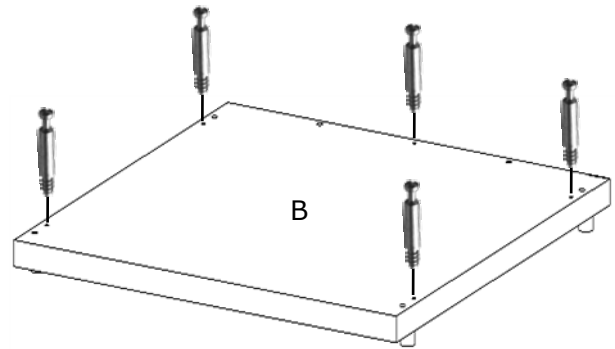

Caisson Square 60

REF: 18481 18482

DIM: 60cm/60cm Ht 65cm

1

2

3

4

5