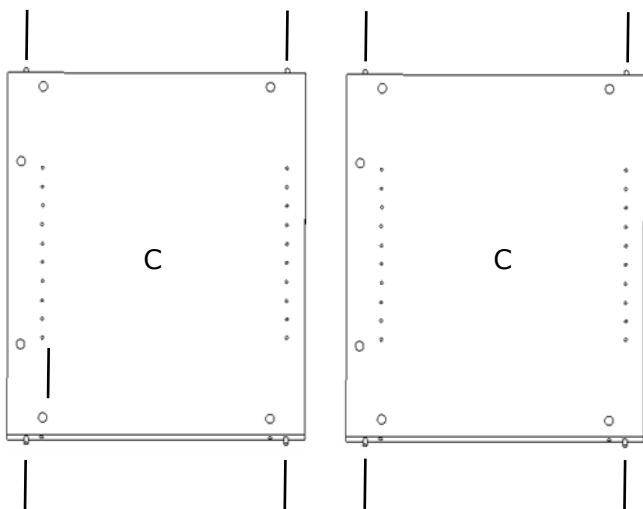

Caisson Square 60

REF: 18481 18482

DIM: 60cm/60cm Ht 65cm

1

2

3

4

5