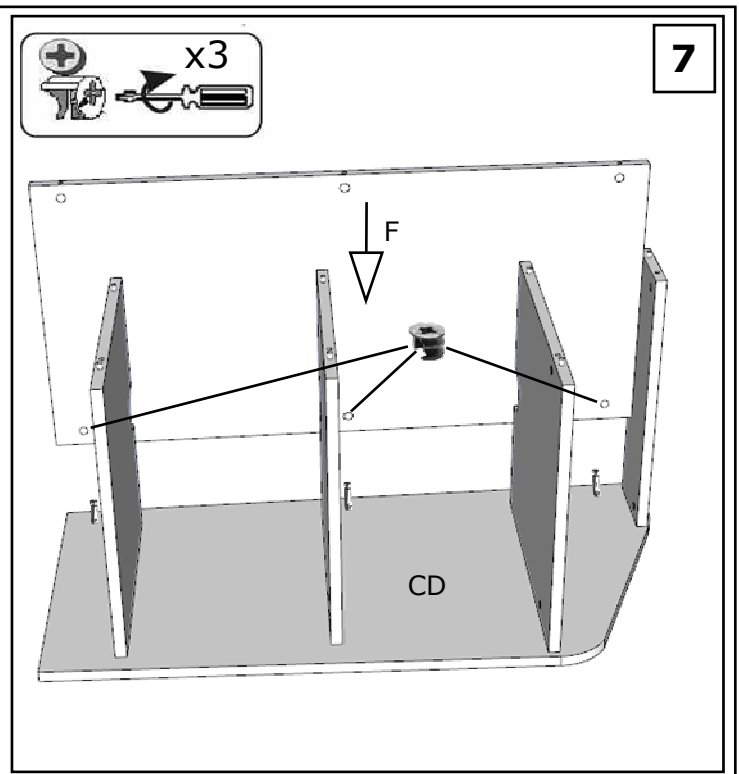

COMPTOIR PRISMO

REF: 31623

DIM: Larg 54cm/Prof 50cm/Ht 107cm

1

2

3

4

5